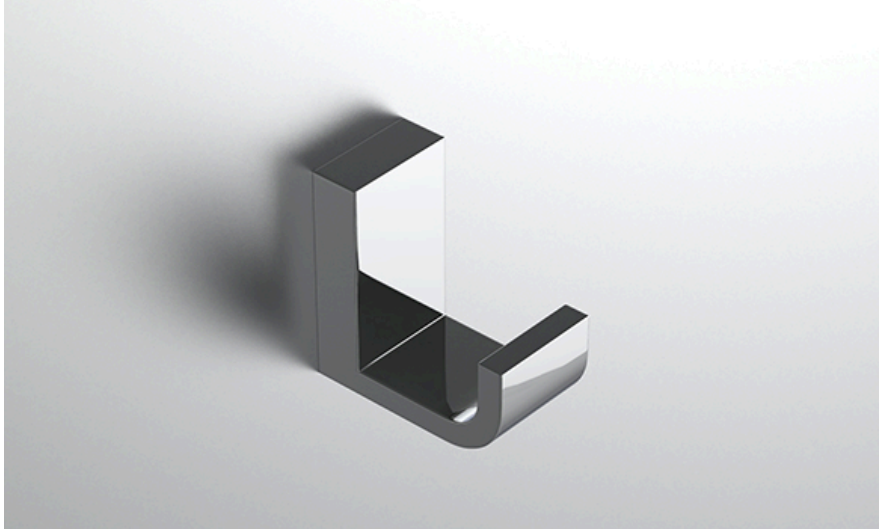

### FEATURES

- Premium 304 Grade Stainless Steel
- Solid Mount Construction
- Concealed Installation Hardware
- State of the art wall anchors included for installation on Dry wall or Tile